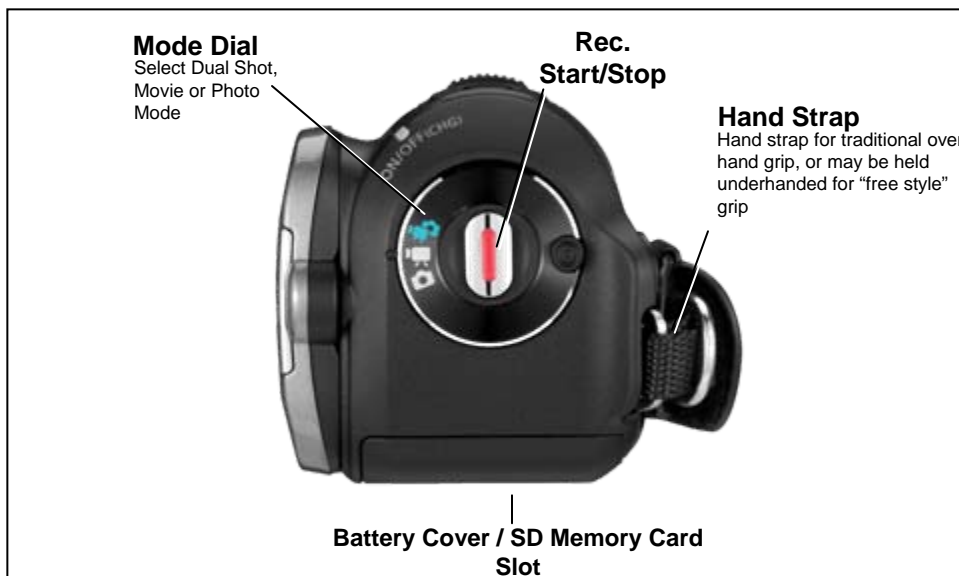

Nomenclature – FS31 / FS300

Canon
Superior Image Quality