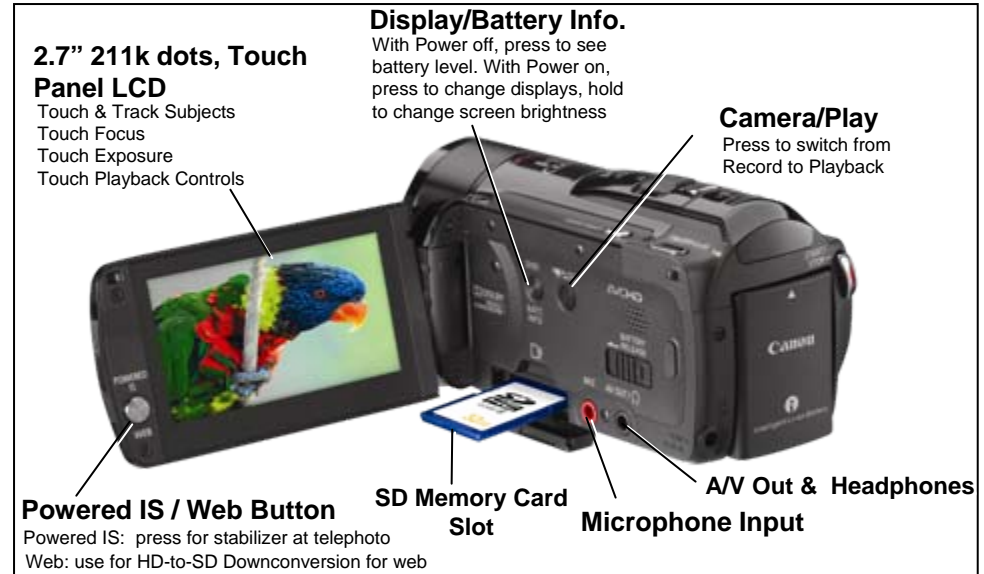

Nomenclature – VIXIA HF M-series Camcorders