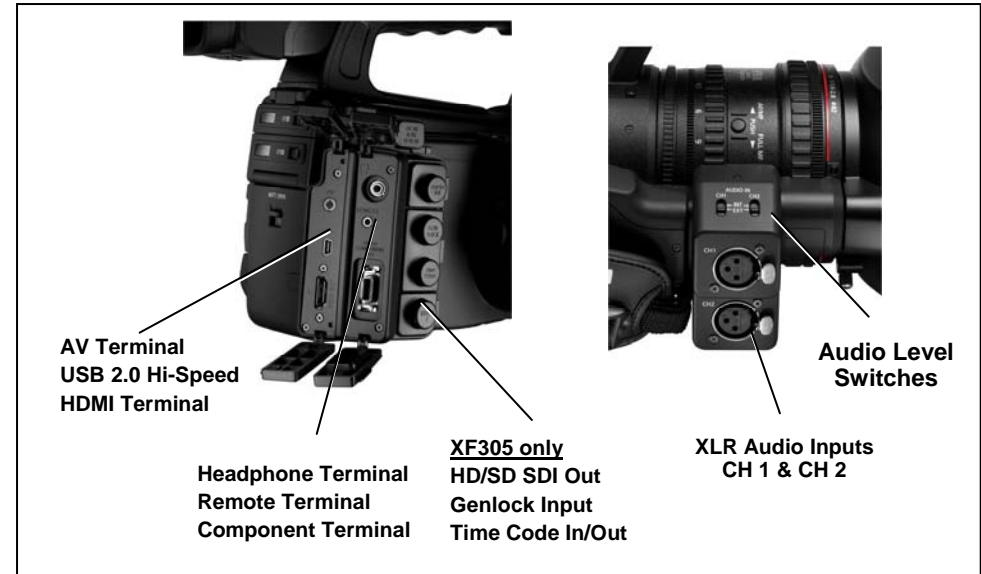

Nomenclature – XF305 / XF300