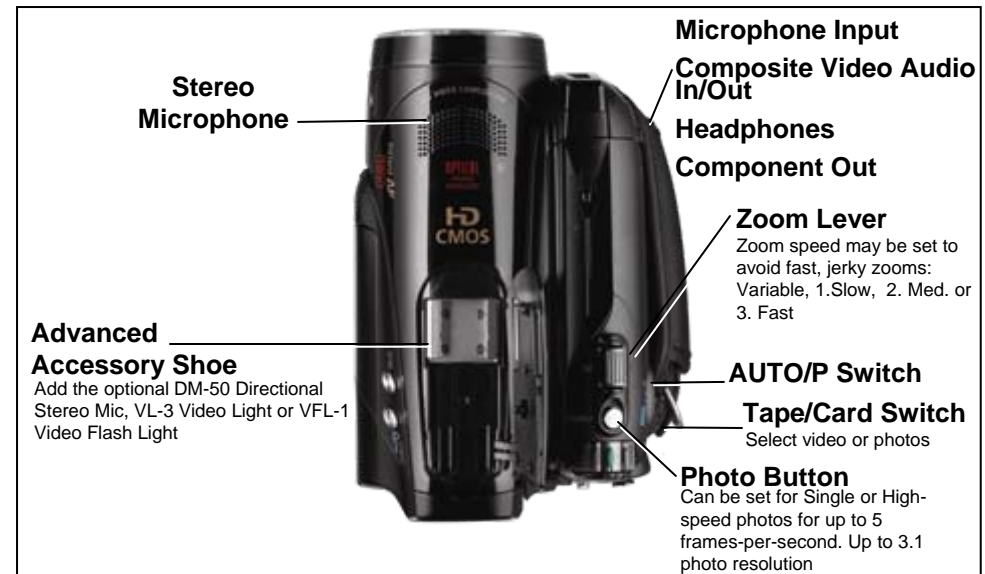

Nomenclature – VIXIA HV40

Canon
Superior Image Quality