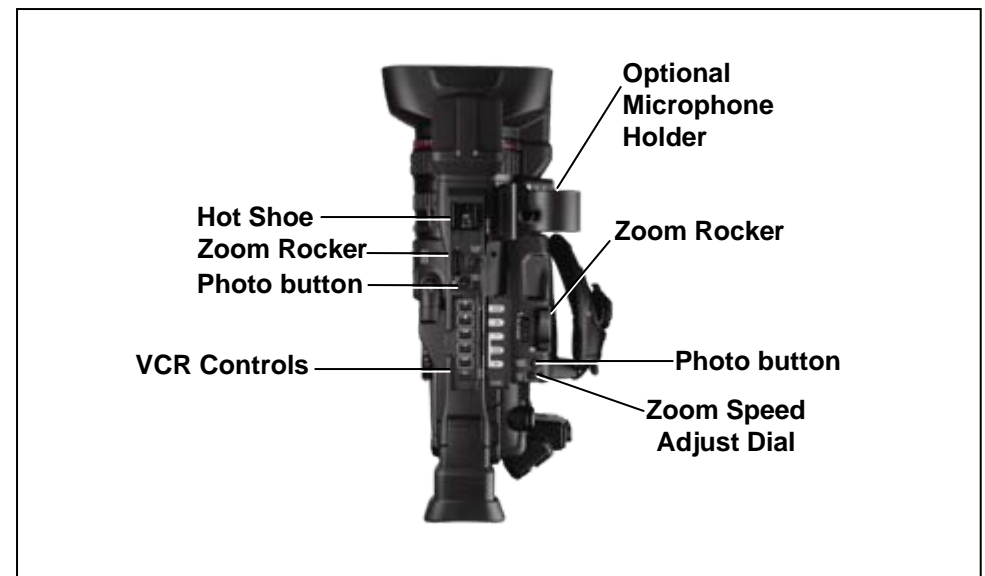

Nomenclature – XHG1s / XHA1s