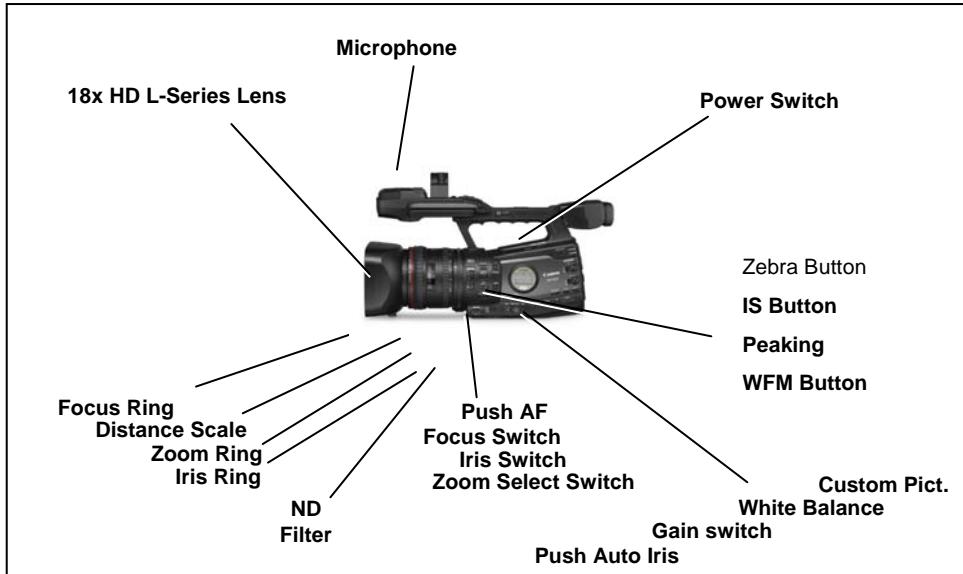

Nomenclature – XF305 / XF300