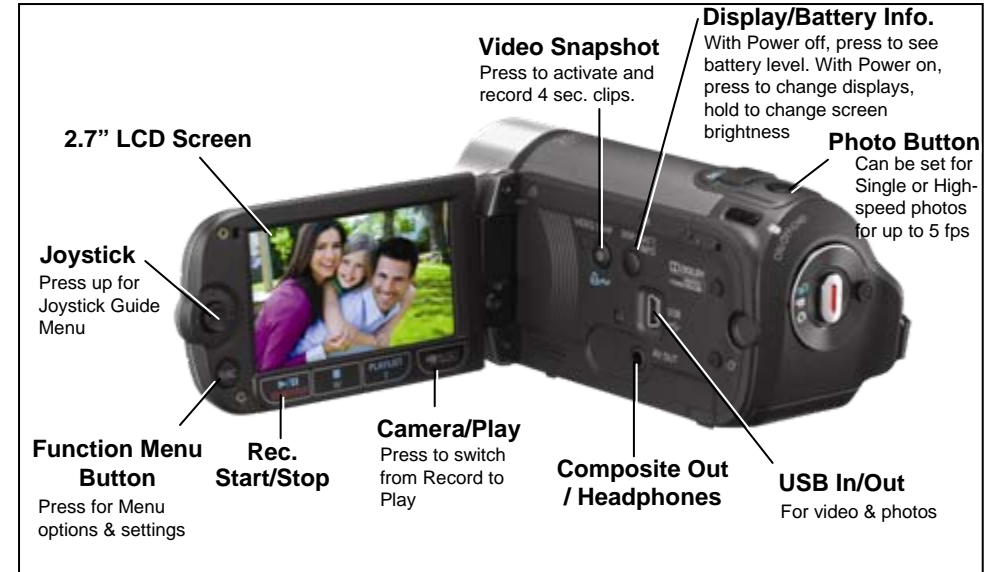

Nomenclature – FS31 / FS300

Canon
Superior Image Quality