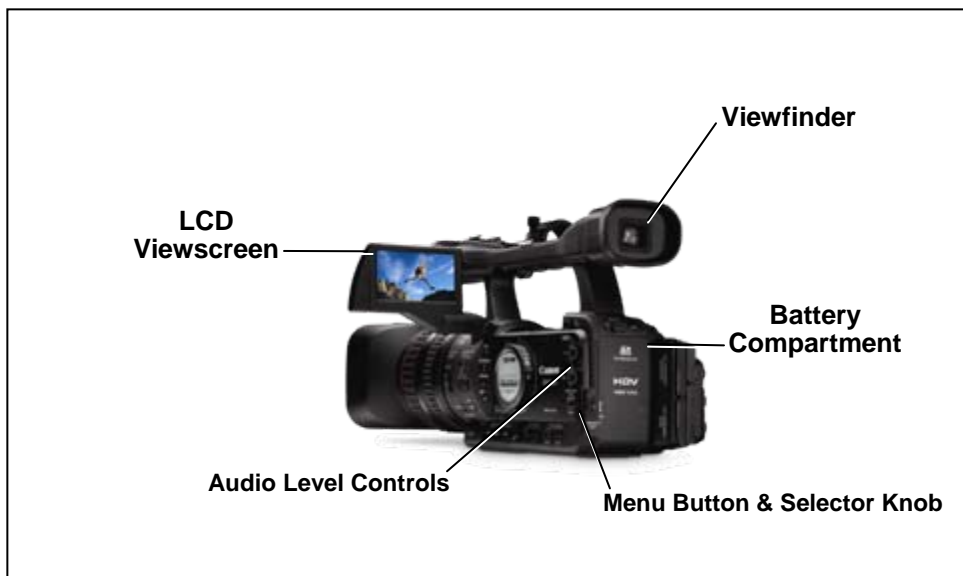

Nomenclature – XHG1s / XHA1s