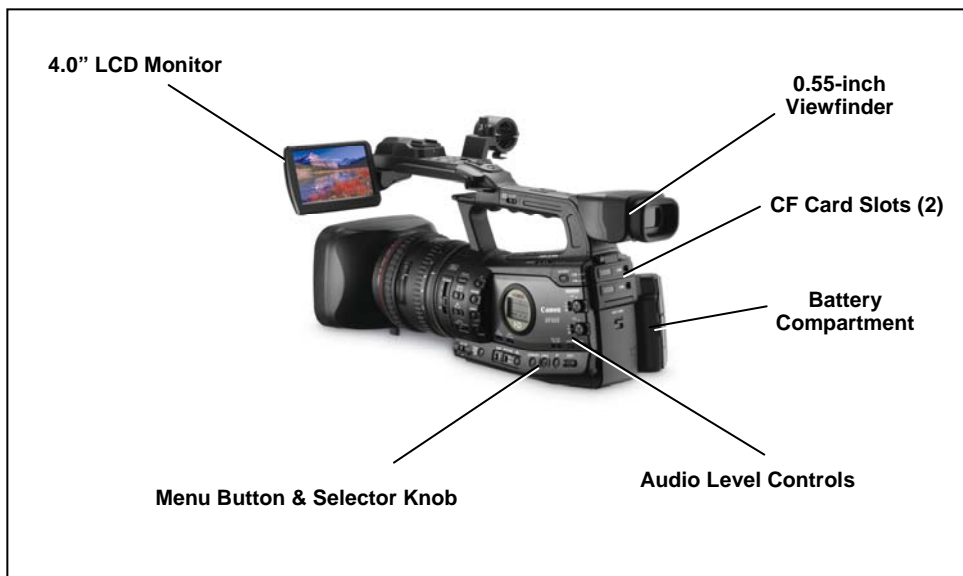

Nomenclature – XF305 / XF300