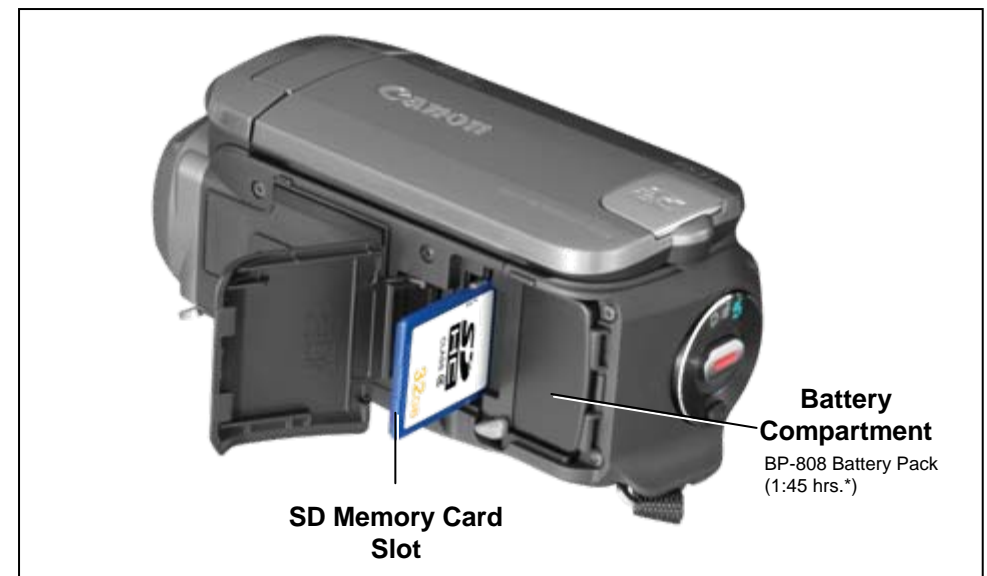

Nomenclature – FS31 / FS300

Canon
Superior Image Quality