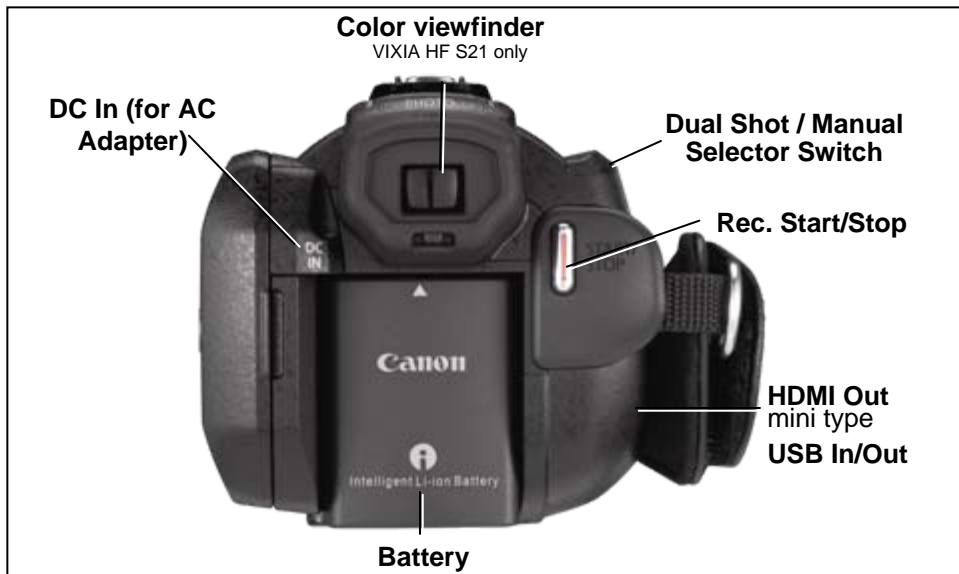

Nomenclature - VIXIA HF S-series Camcorders

Canon
Superior Image Quality