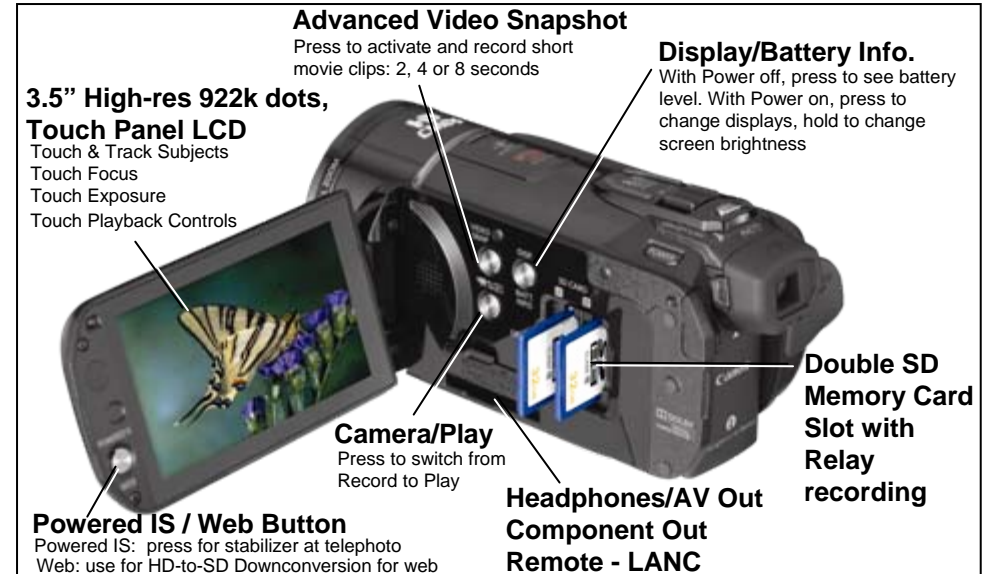

Nomenclature - VIXIA HF S-series Camcorders

Canon
Superior Image Quality