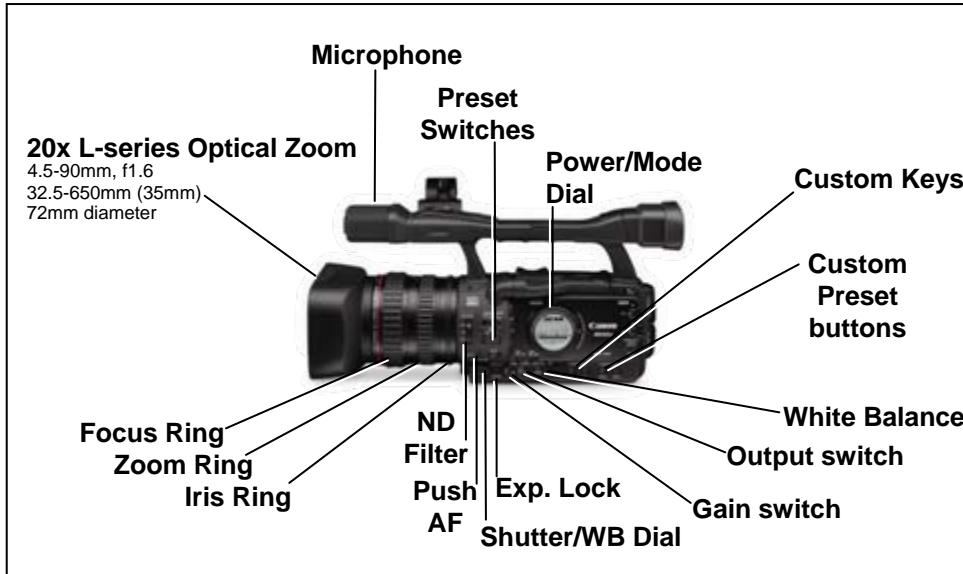

Nomenclature – XHG1s / XHA1s