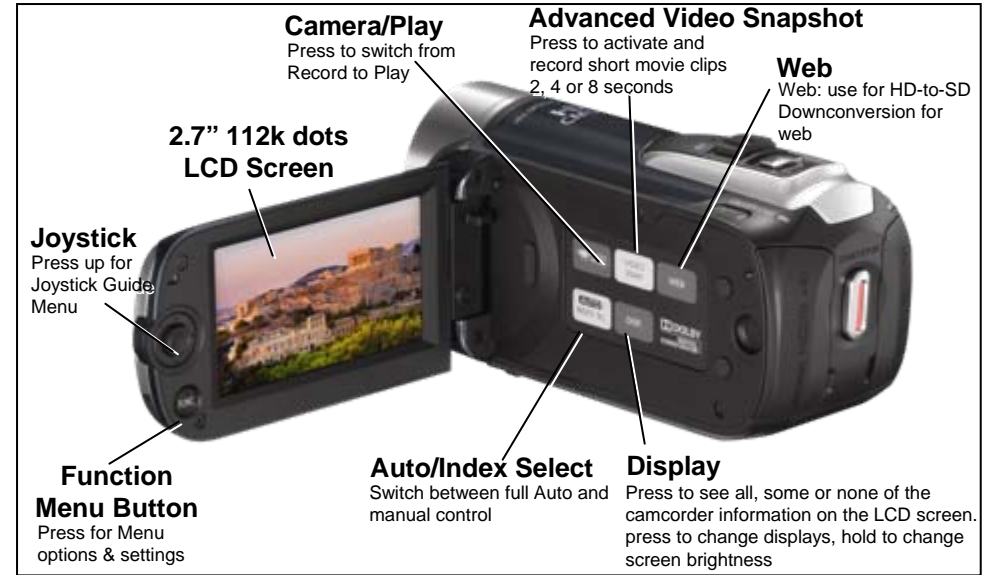

Nomenclature - VIXIA HF R-series Camcorders