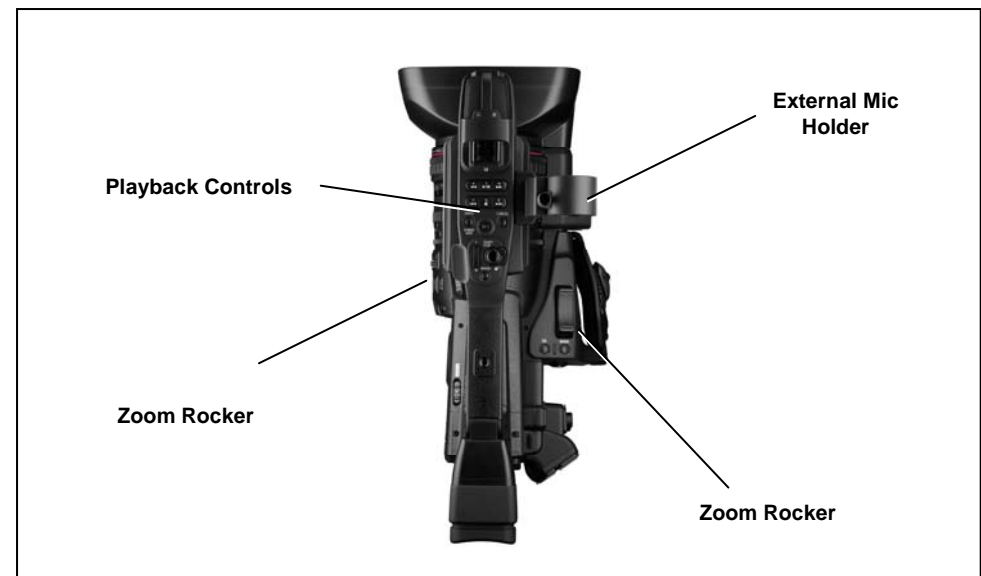

Nomenclature – XF305 / XF300