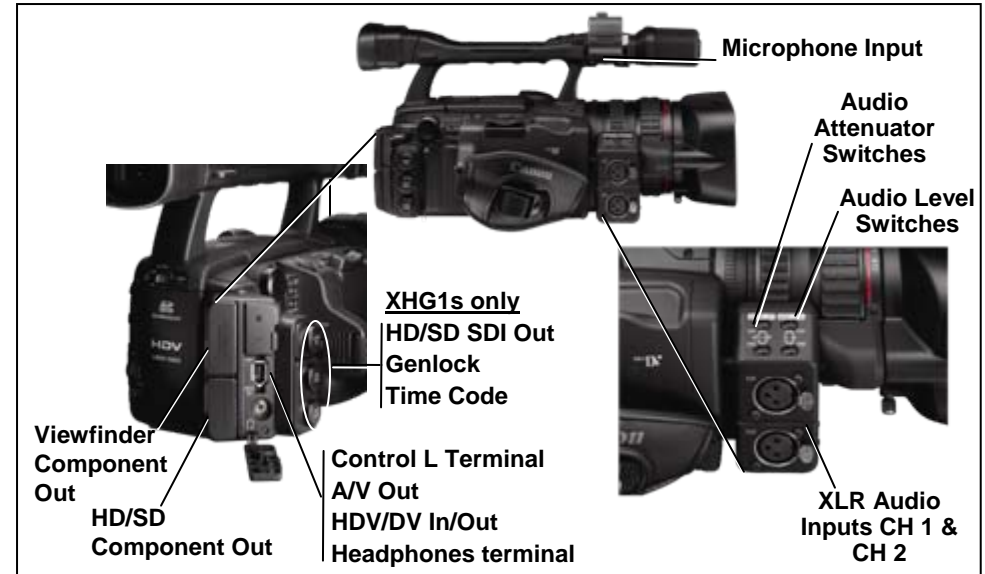

Nomenclature – XHG1s / XHA1s